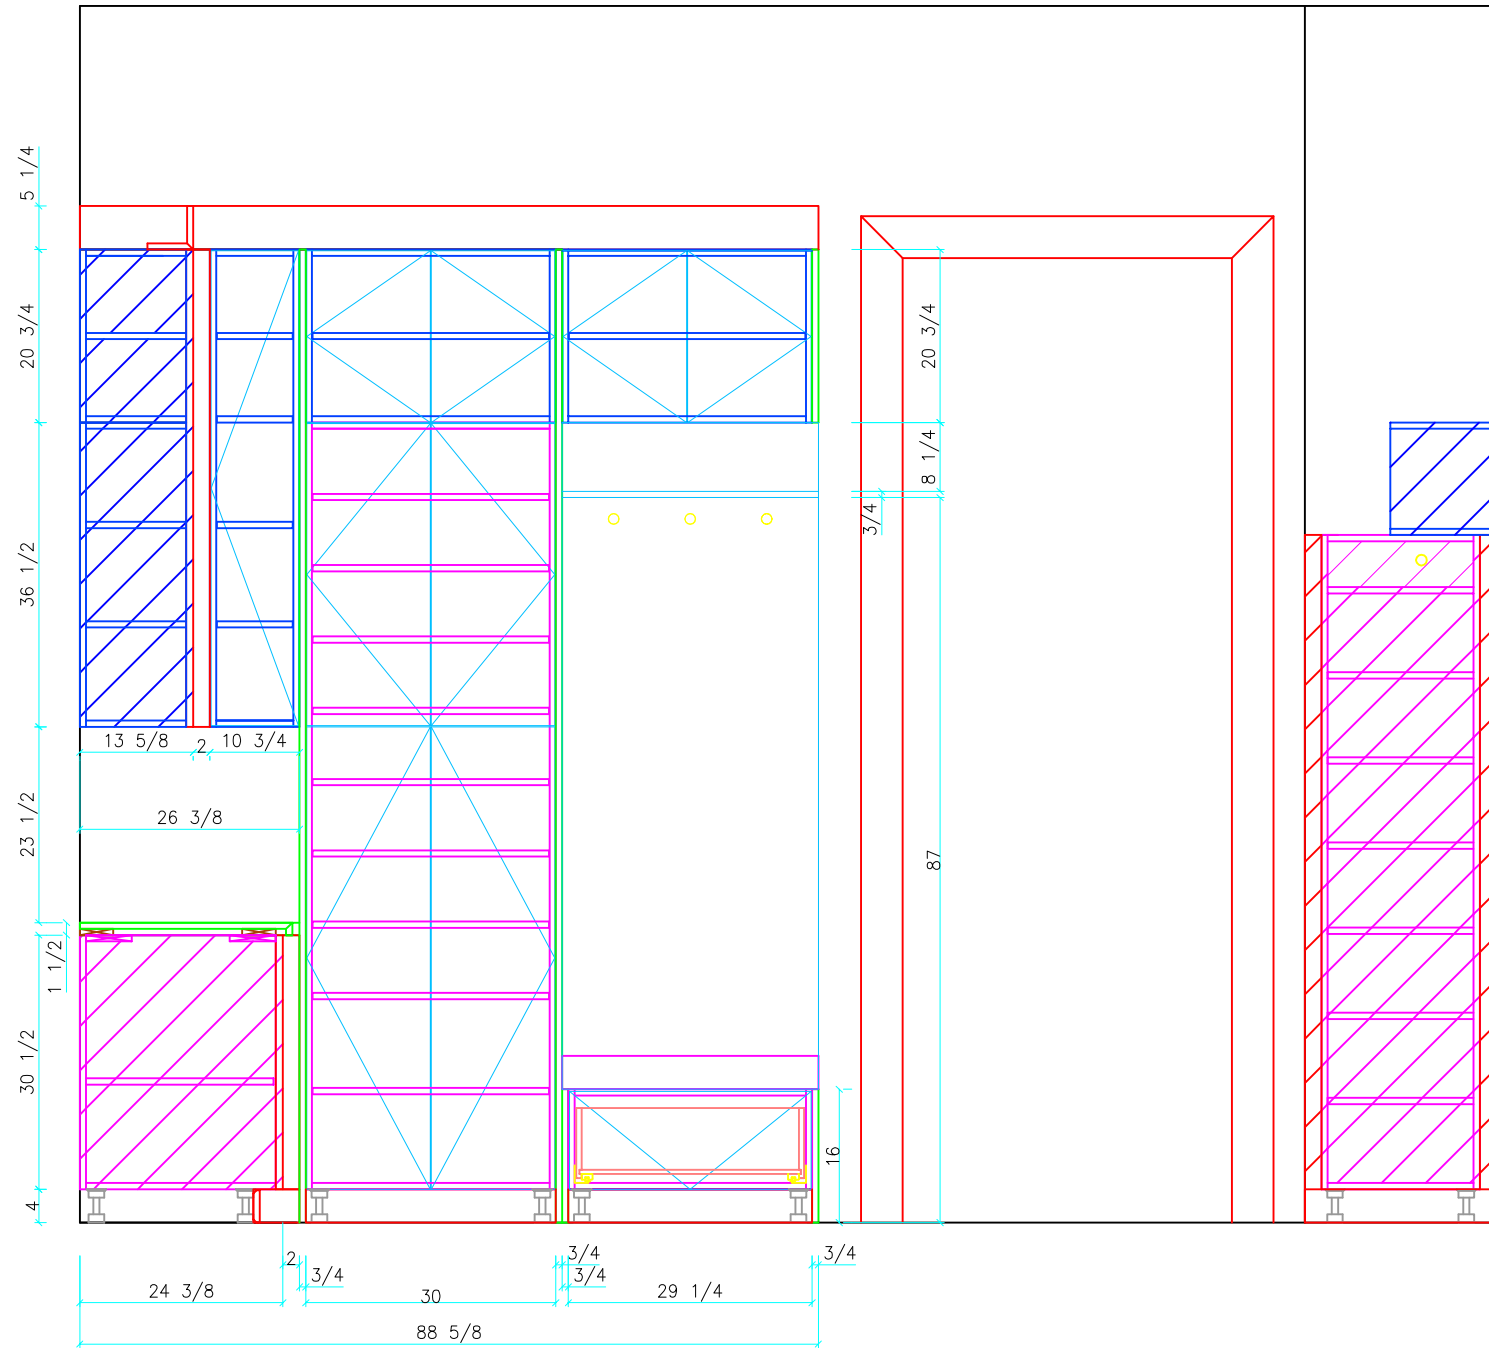

Cabinets material and Reach-in closet: TBD -to best match door material
 Open shelving material: 940 Creamy Satin
 Door material: Double Shaker frame 940 by METRO/ Creamy Satin
 Handles: client will supply the handles
 * narrow upper door touch release

Wall A

Wall C

Wall D

Wall B