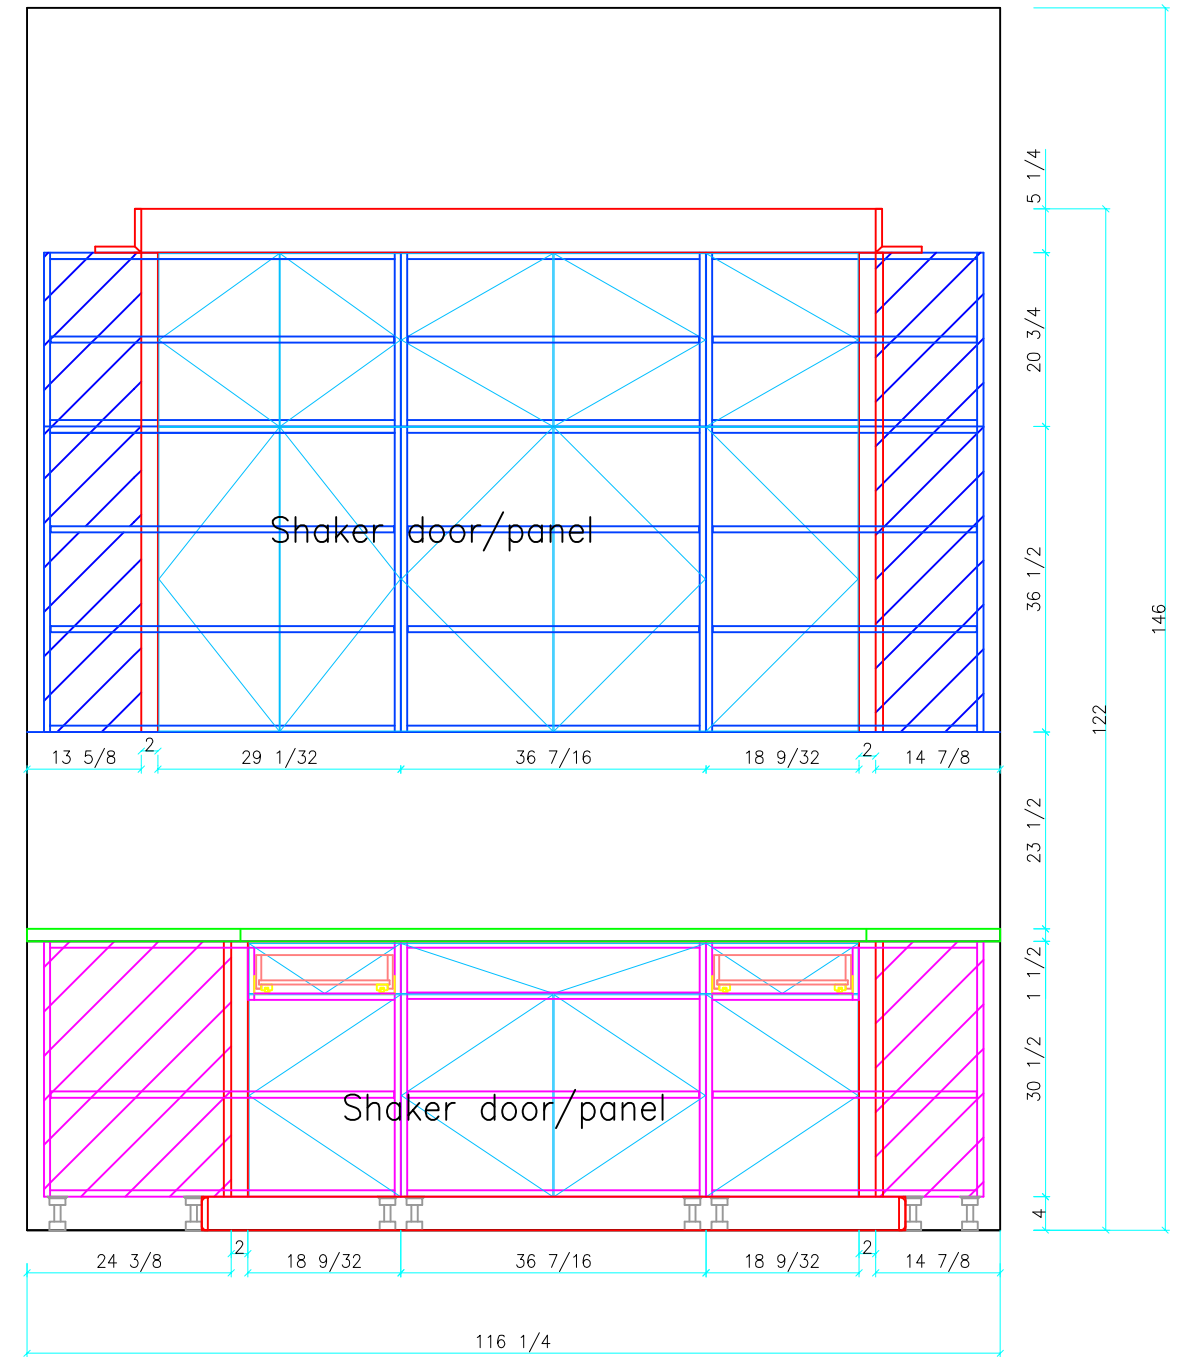

Cabinets material and Reach-in closet: TBD -to best match door material
 Open shelving material: 940 Creamy Satin
 Door material: Double Shaker frame 940 by METRO/ Creamy Satin
 Handles: client will supply the handles
 * narrow upper door touch release

Wall A

Wall C

Wall D

Wall B