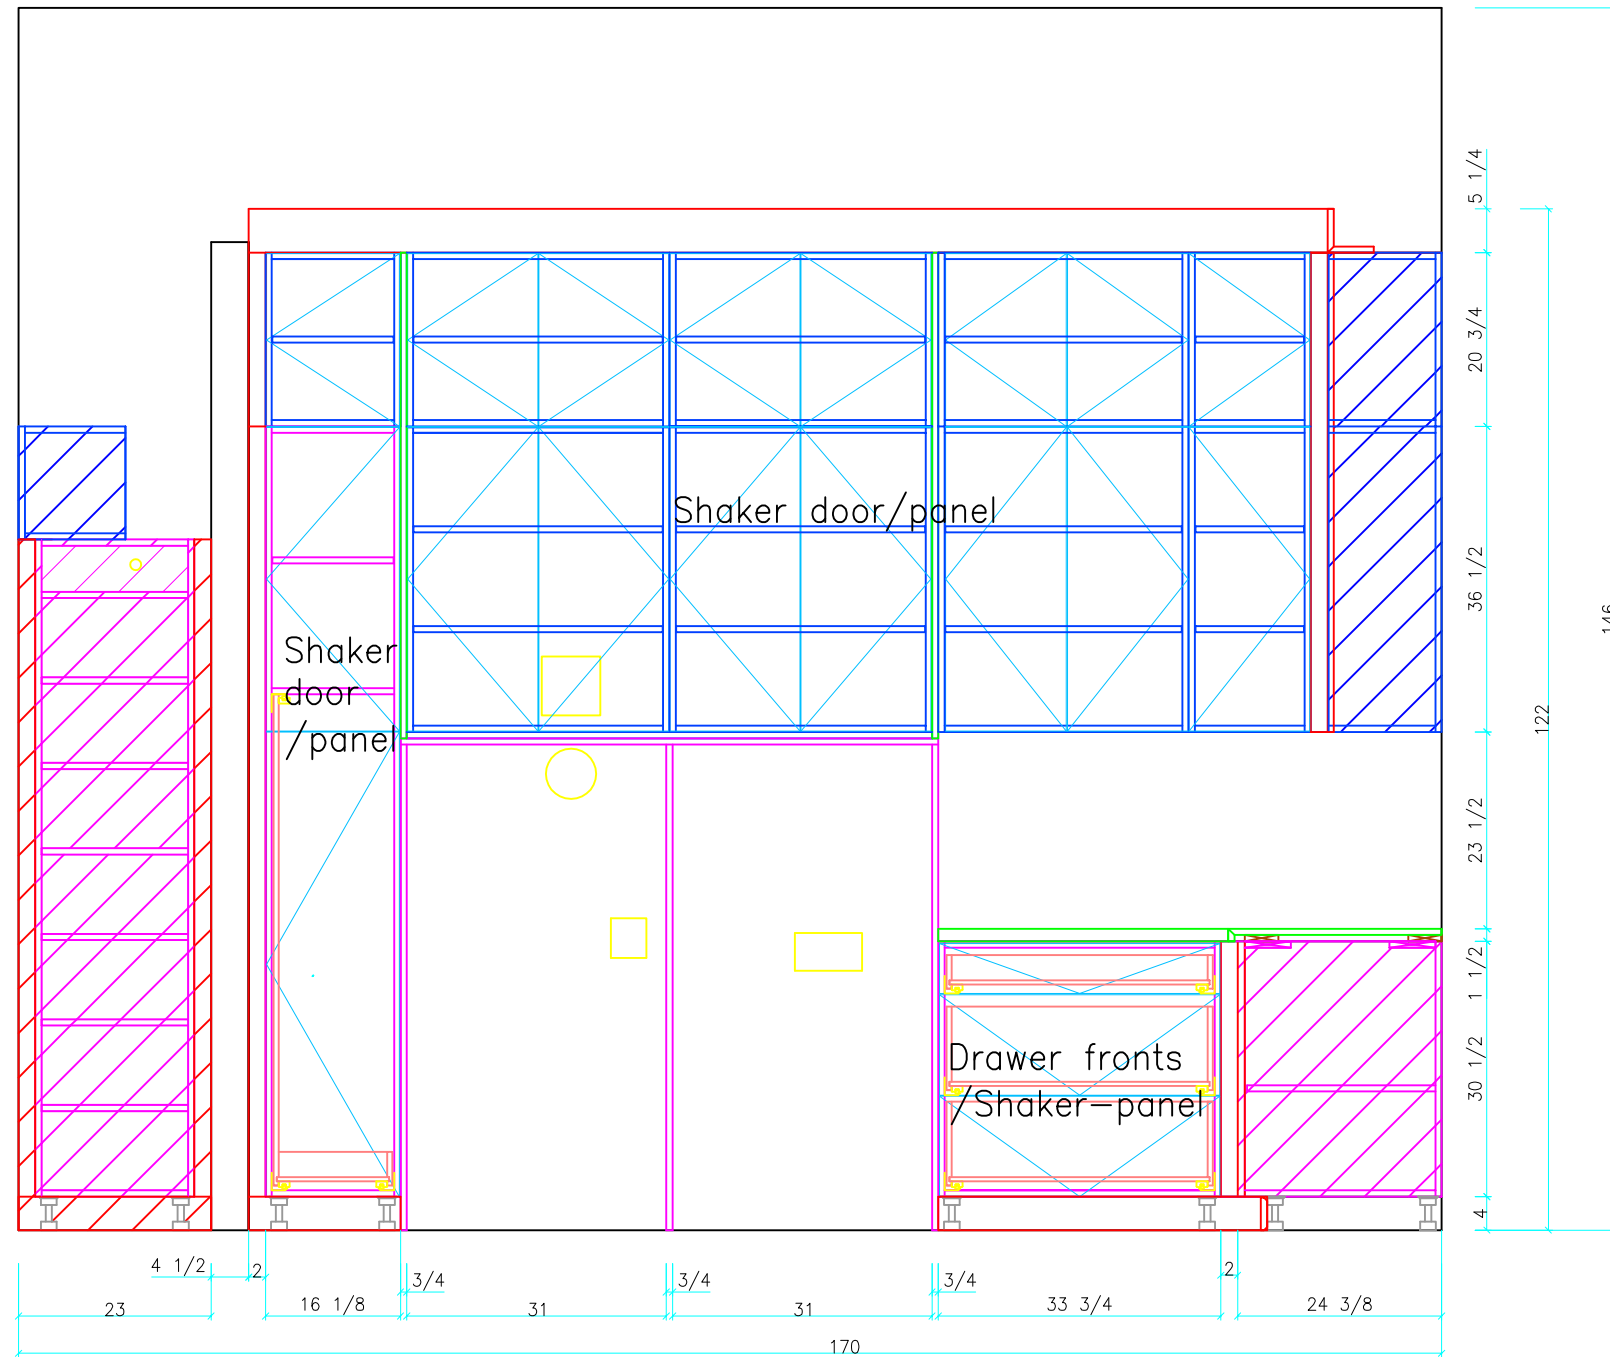

Cabinets material and Reach-in closet: TBD -to best match door material
 Open shelving material: 940 Creamy Satin
 Door material: Double Shaker frame 940 by METRO/ Creamy Satin
 Handles: client will supply the handles
 * narrow upper door touch release

Wall A

Wall C

Wall D

Wall B