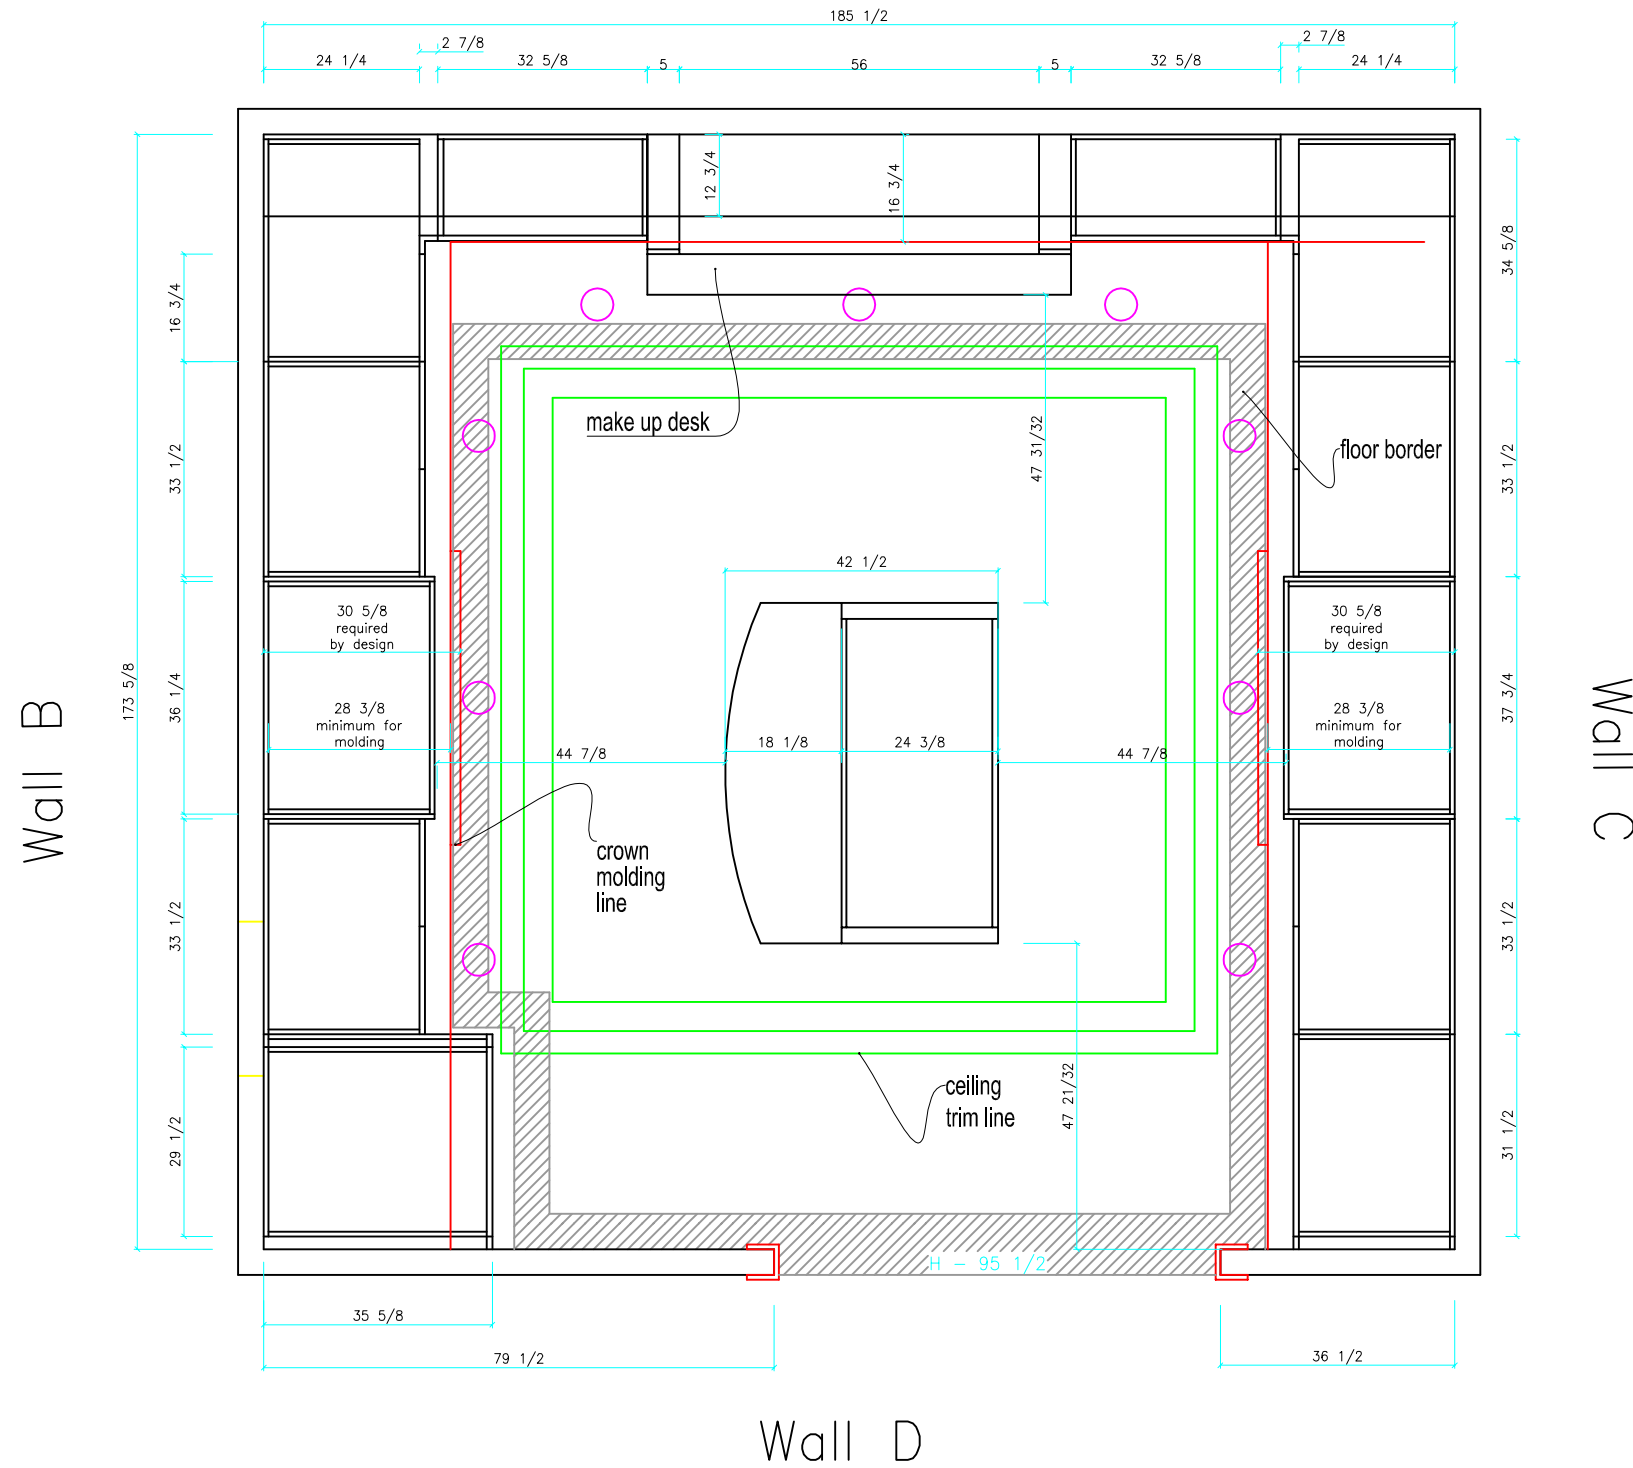

Master closet

Wall A

Wall B

Wall A

Project:

Title:

MASTER CLOSET

Finish Schedule:

DOORS & MOLDINGS = Maple - Walnut Stain

CABINET INTERIOR = Matching Melamine

Date:

2017-07-25

Rev. Date:

2017-08-12

Approved Date:

02

Reference:

Drawn By:

BM

Scale:

NTS

Sheet No.:

03

Wall C – option 2