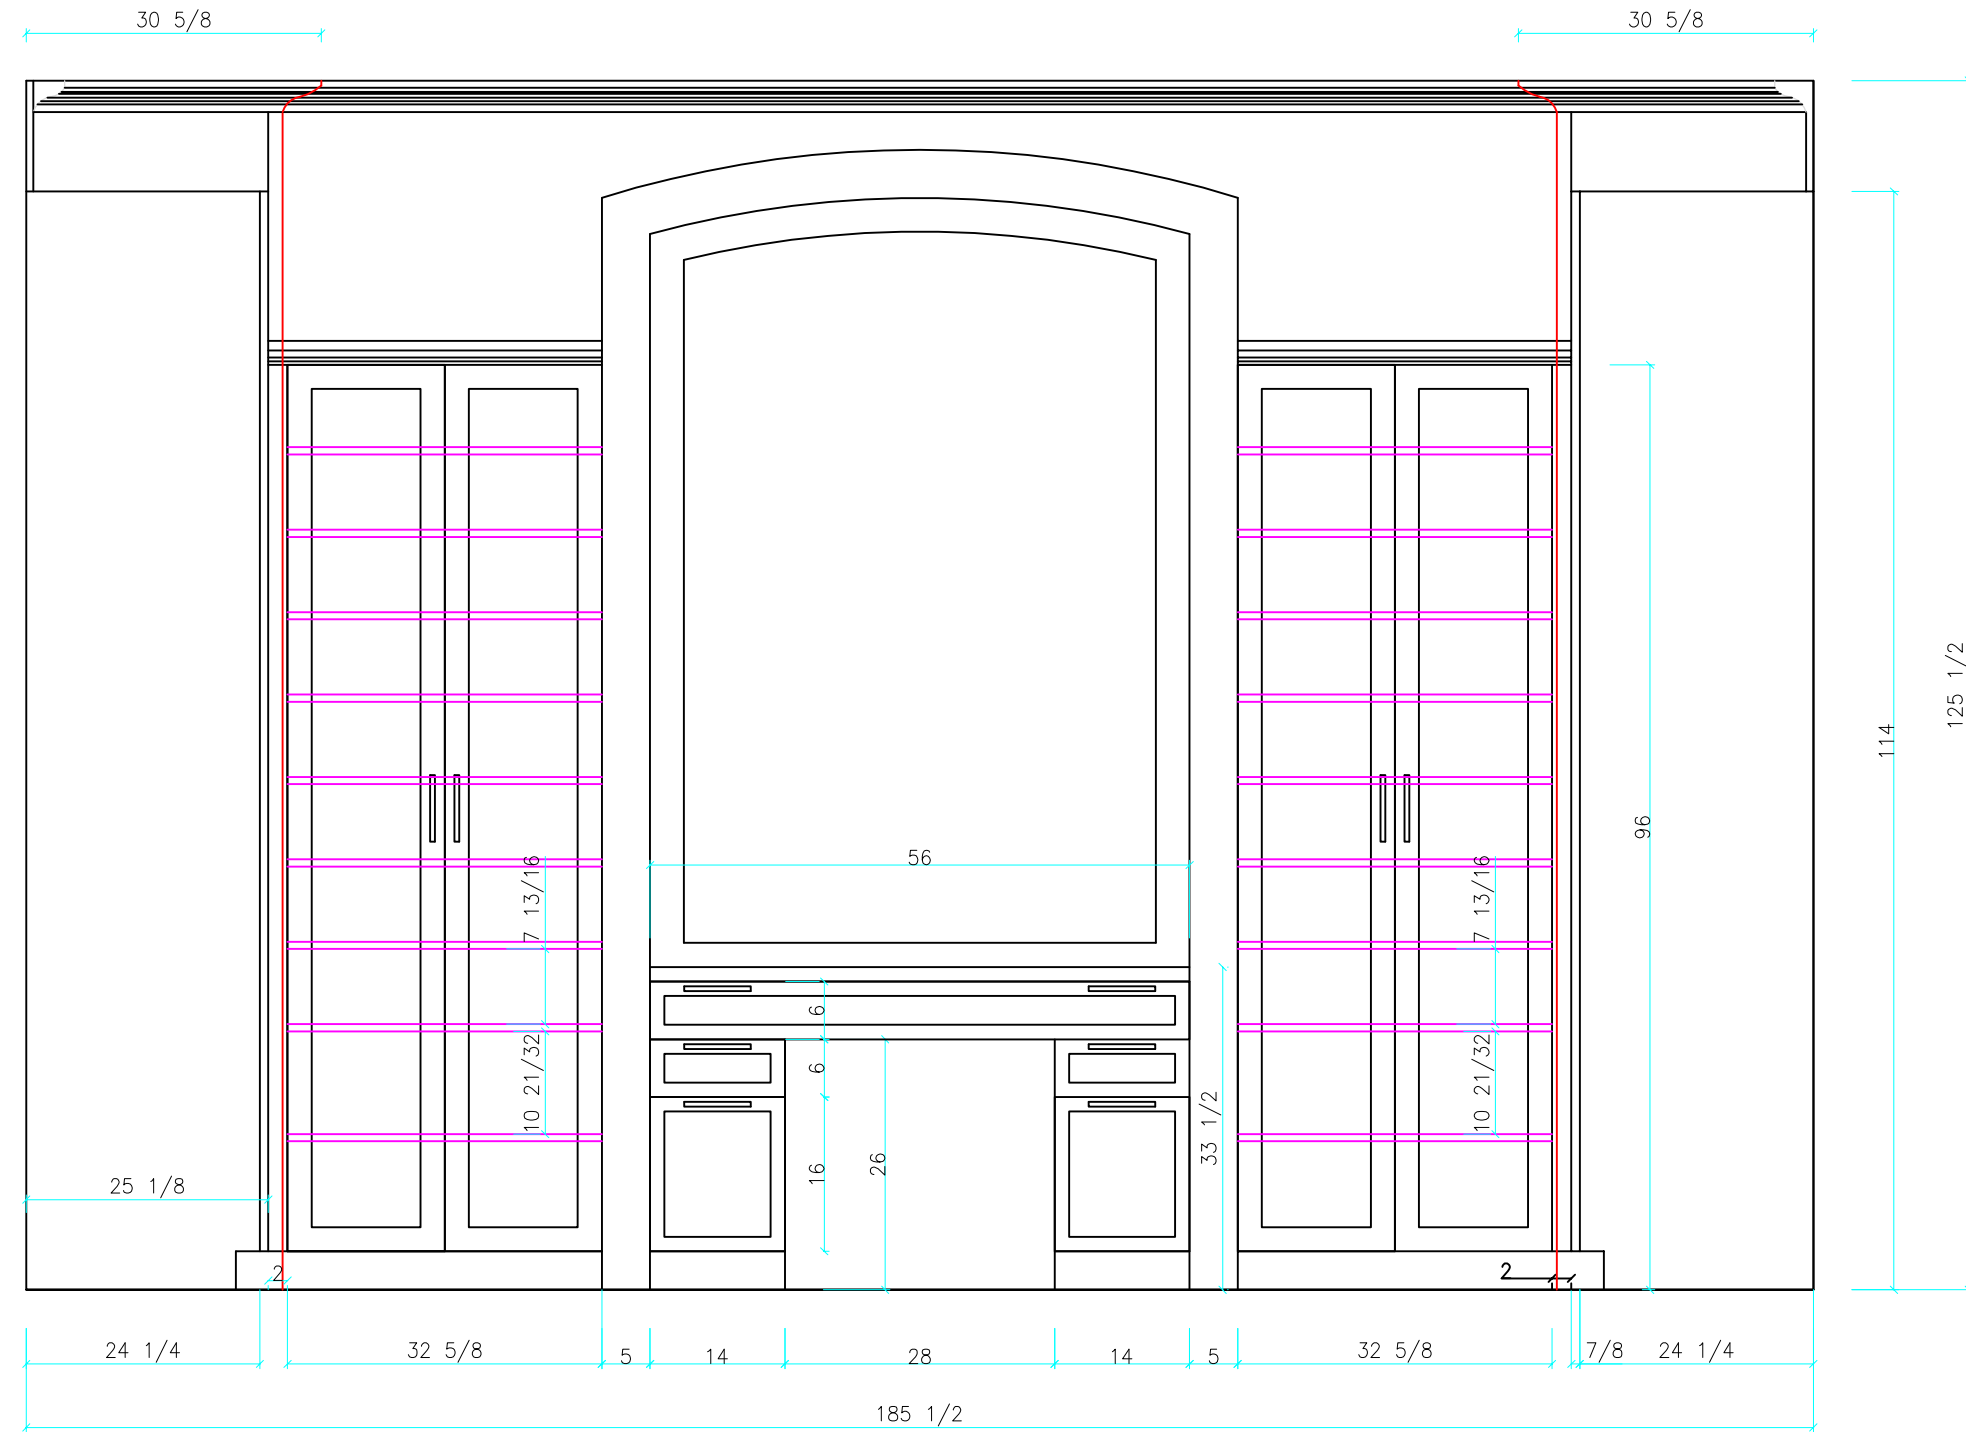

Master closet

Wall A

Wall B

Wall A

Project:

Title:

MASTER CLOSET

Finish Schedule:

DOORS & MOLDINGS = Maple - Walnut Stain

CABINET INTERIOR = Matching Melamine

Date:

2017-07-25

Rev. Date:

2017-08-12

Approved Date:

02

Reference:

Drawn By:

BM

Scale:

NTS

Sheet No.:

03

Wall C – option 2