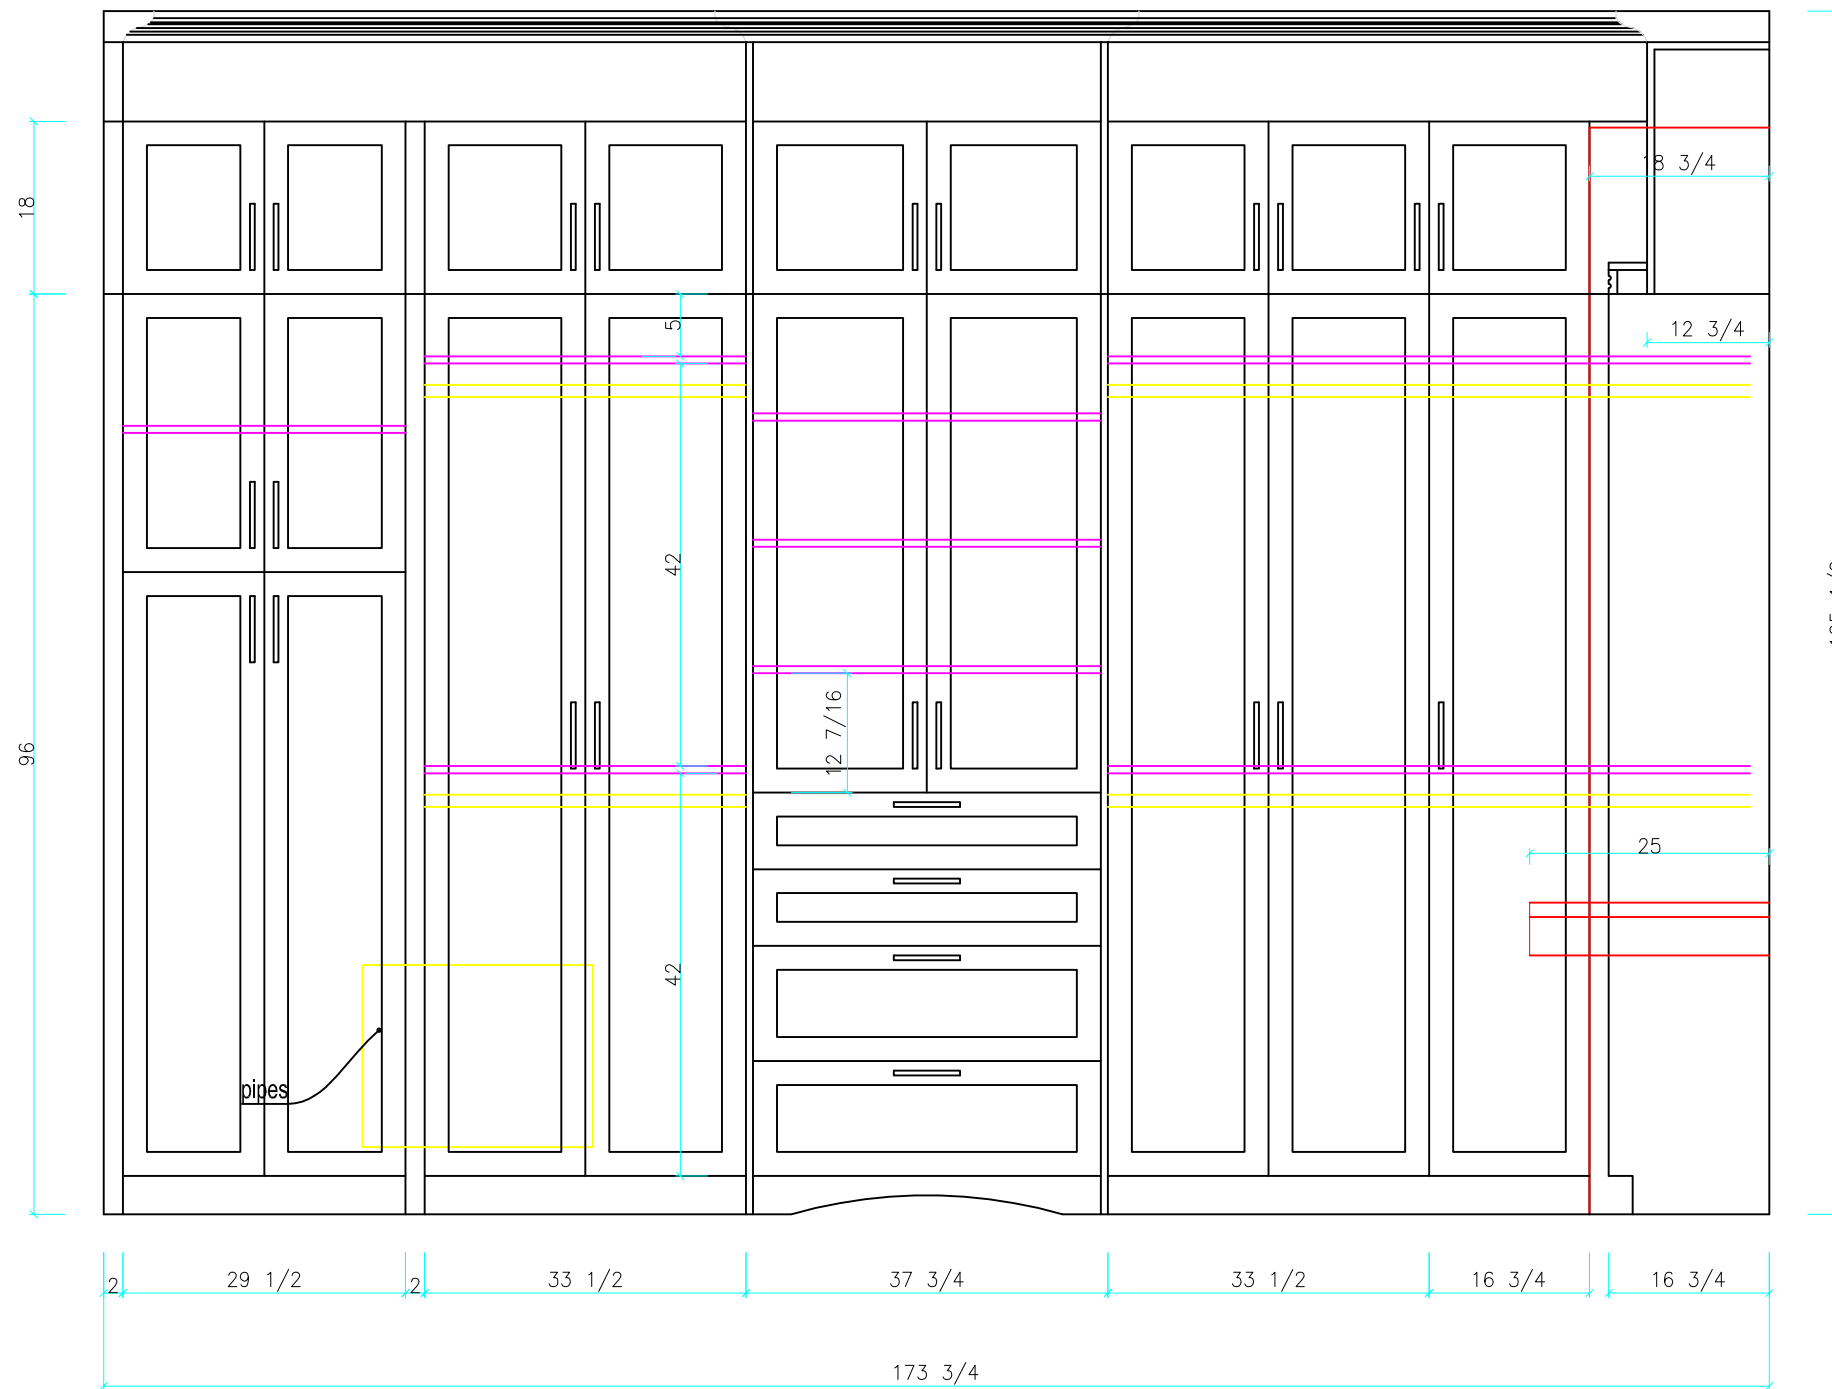

Master closet

Wall A

Wall B

Wall A

Project:

Title:

MASTER CLOSET

Finish Schedule:

DOORS & MOLDINGS = Maple - Walnut Stain

CABINET INTERIOR = Matching Melamine

Date:

2017-07-25

Rev. Date:

2017-08-12

Approved Date:

02

Reference:

Drawn By:

BM

Scale:

NTS

Sheet No.:

03

Wall C – option 2

Wall C

Wall D