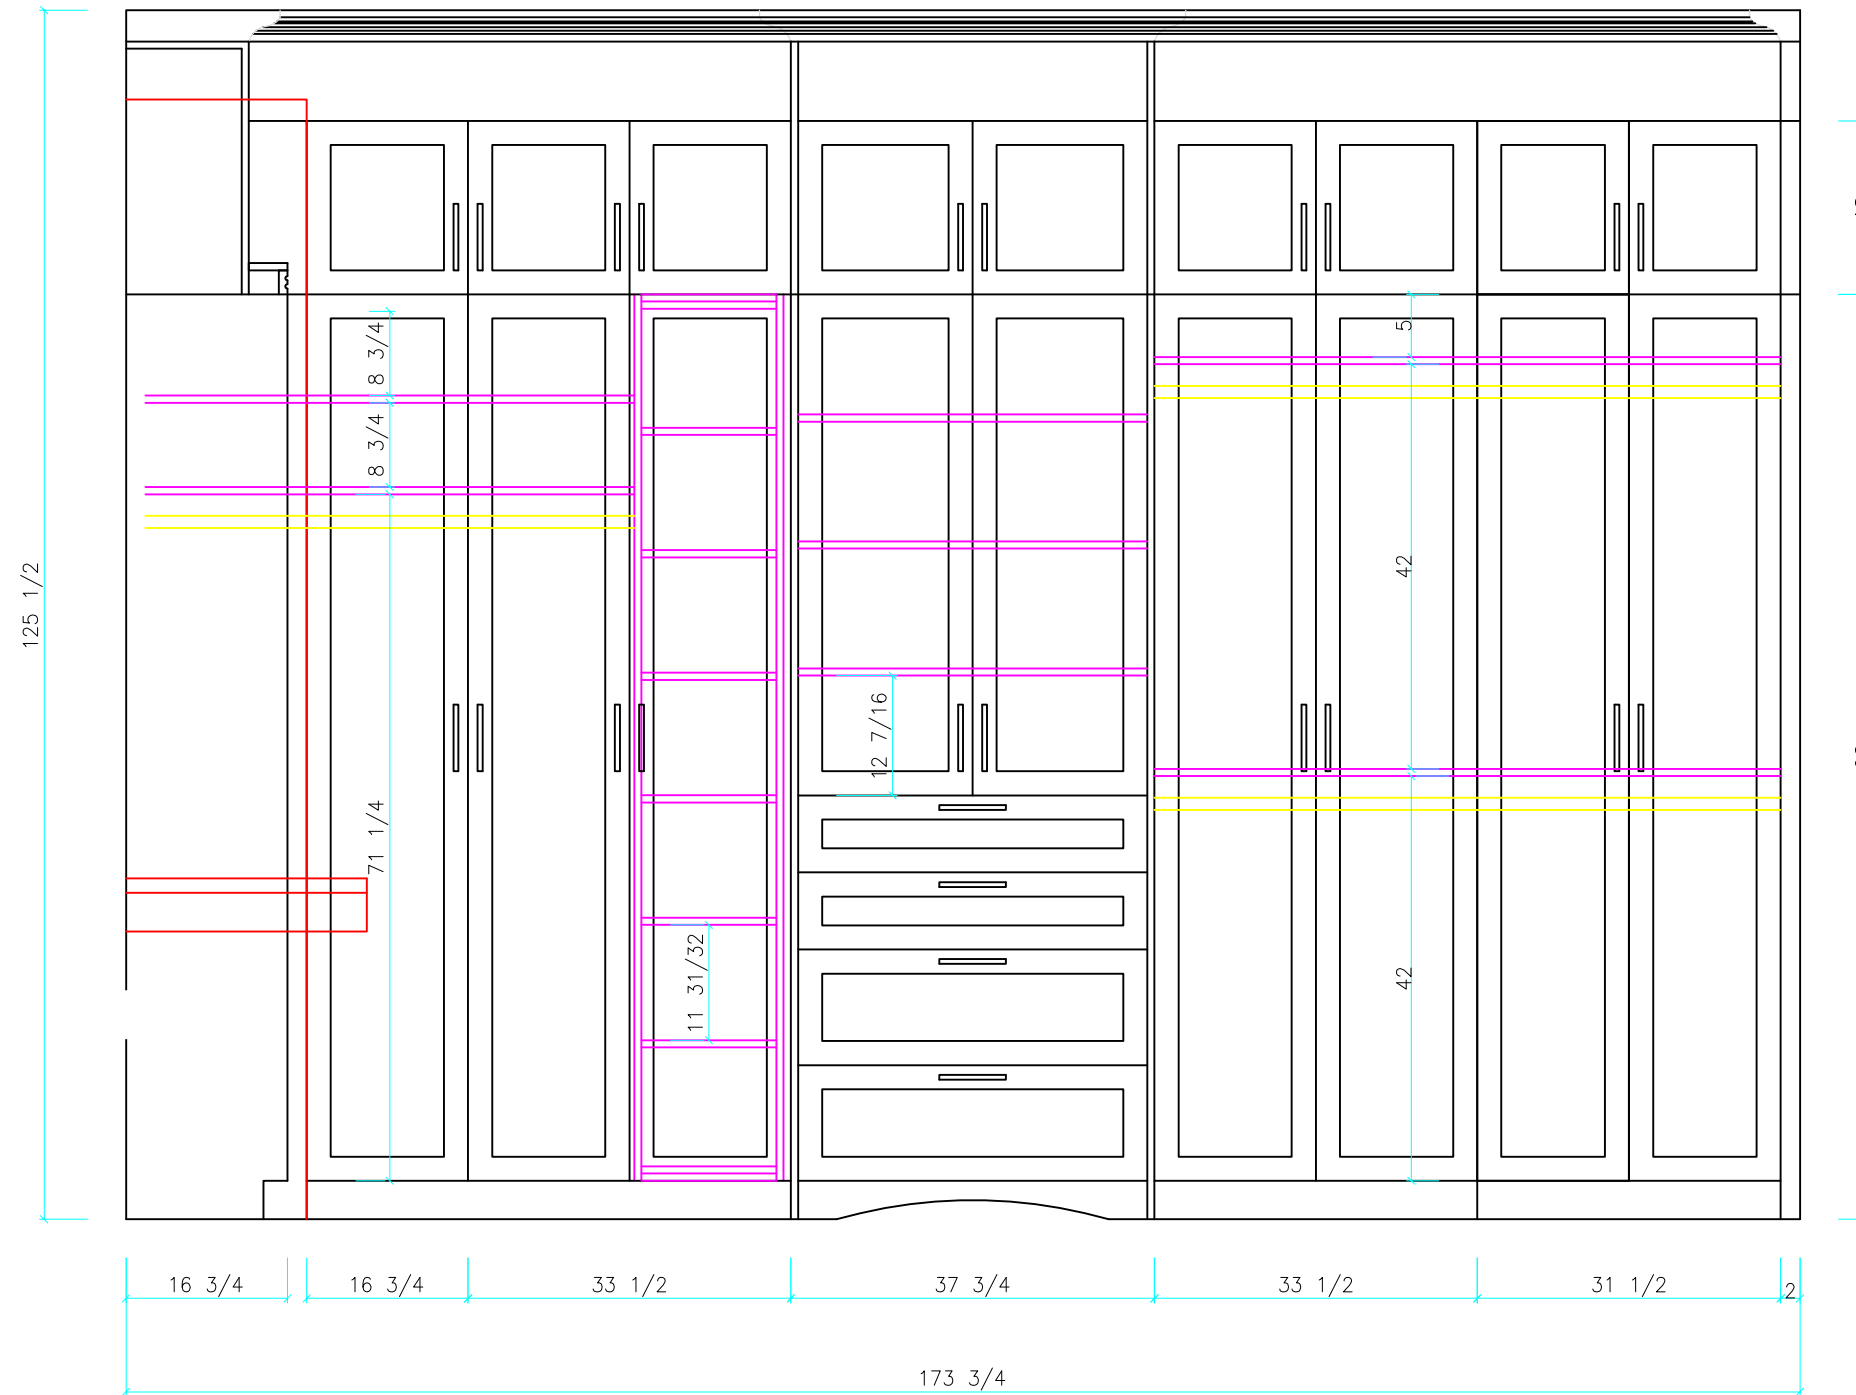

Master closet

Wall A

Wall B

Wall A

Project:

Title:

MASTER CLOSET

Finish Schedule:

Reference:

Drawn By:

BM

Scale:

NTS

Sheet No.:

03

Wall C – option 2

Wall C

Wall D