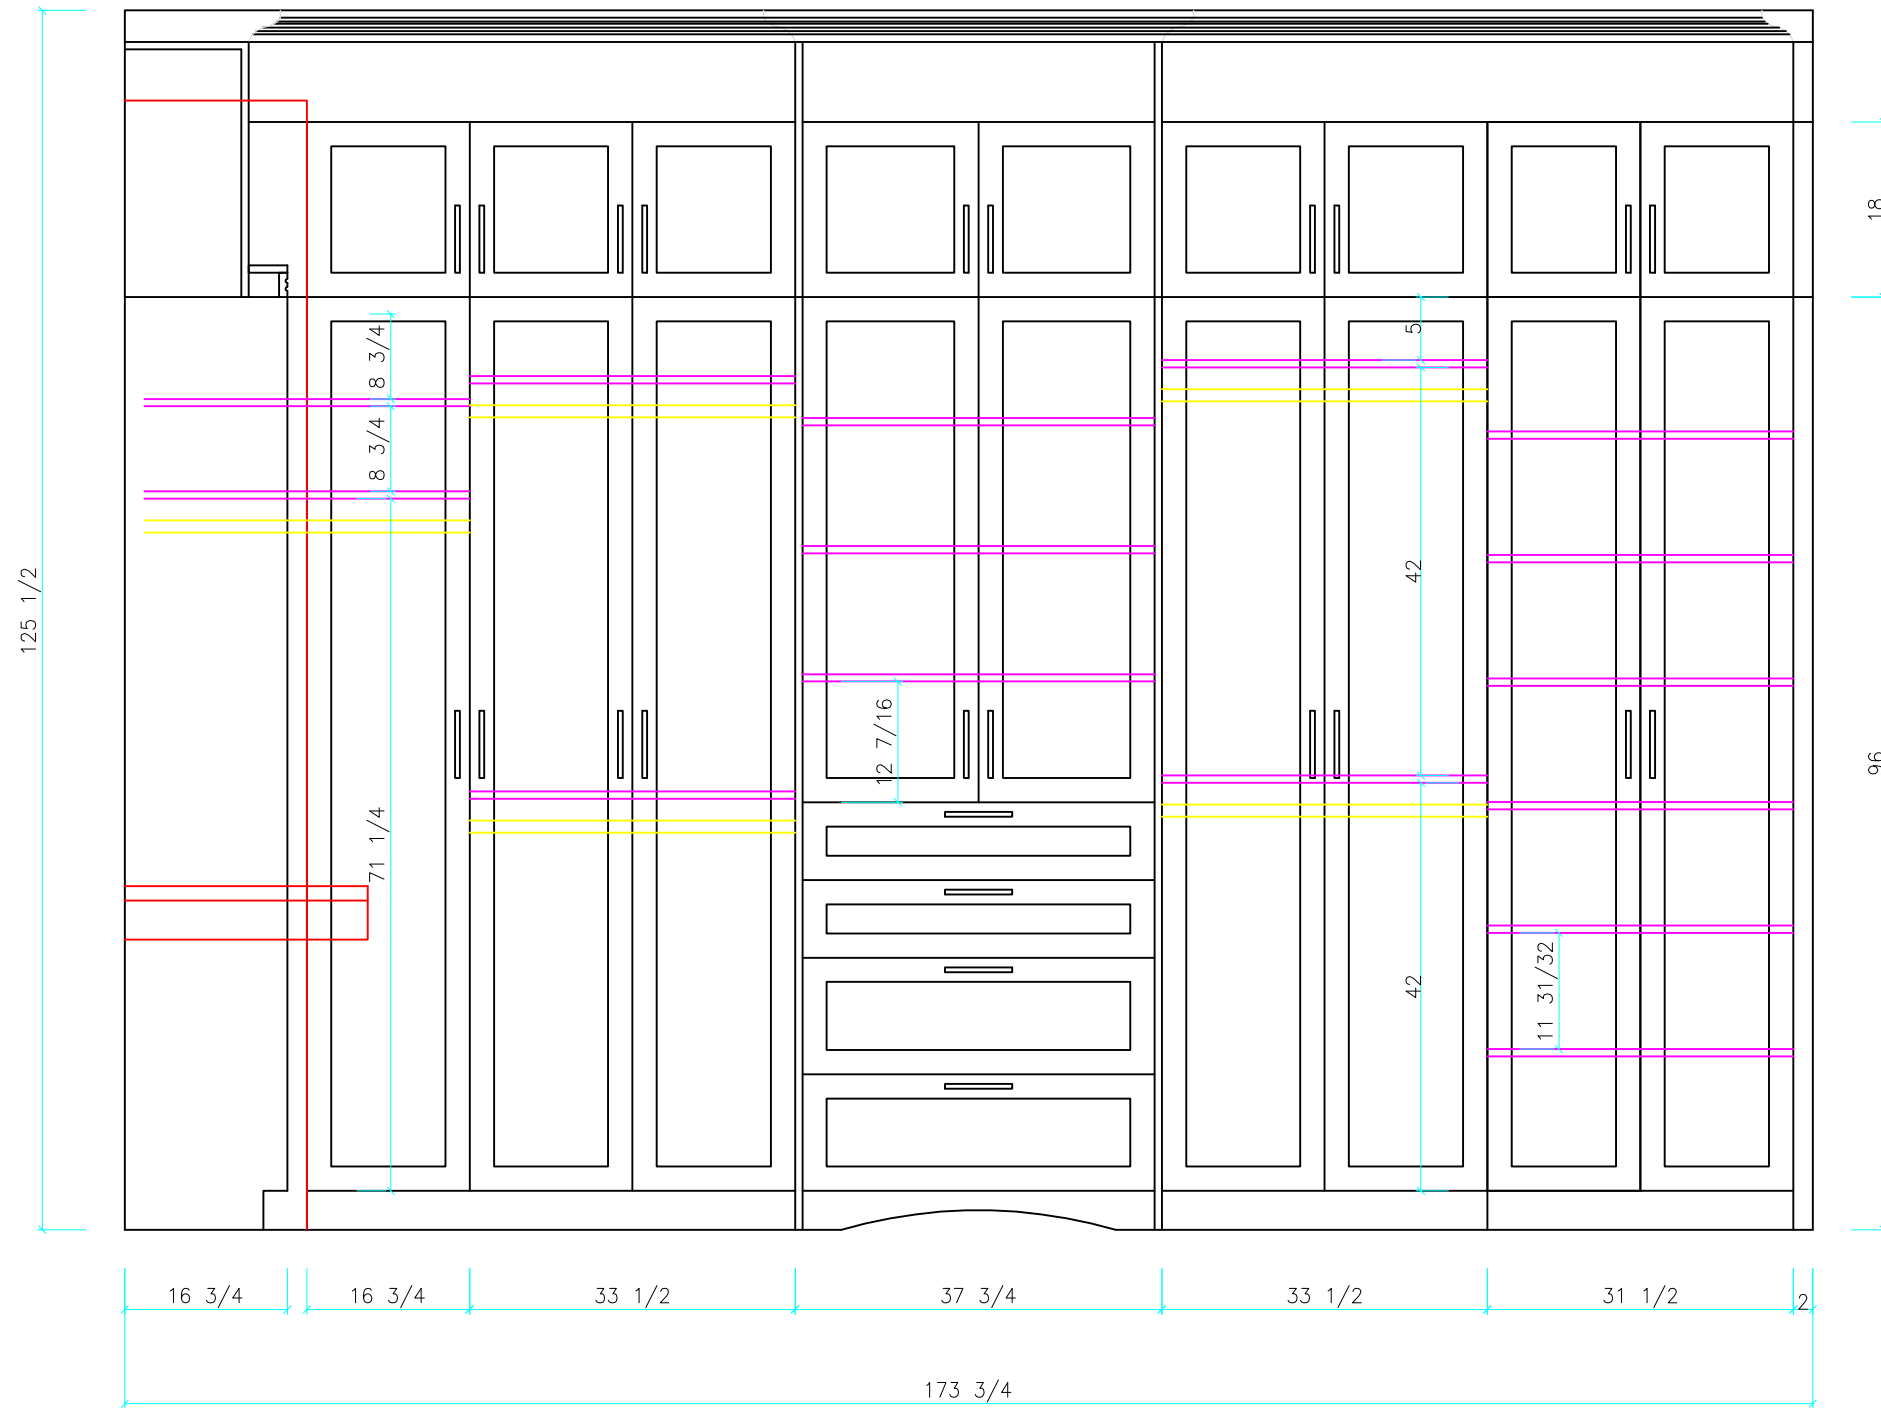

Master closet

Wall A

Wall B

Wall A

Project:

Title:

MASTER CLOSET

Finish Schedule:

Reference:

Drawn By:

BM

Scale:

NTS

Sheet No.:

03

Wall C – option 2

Wall C

Wall D