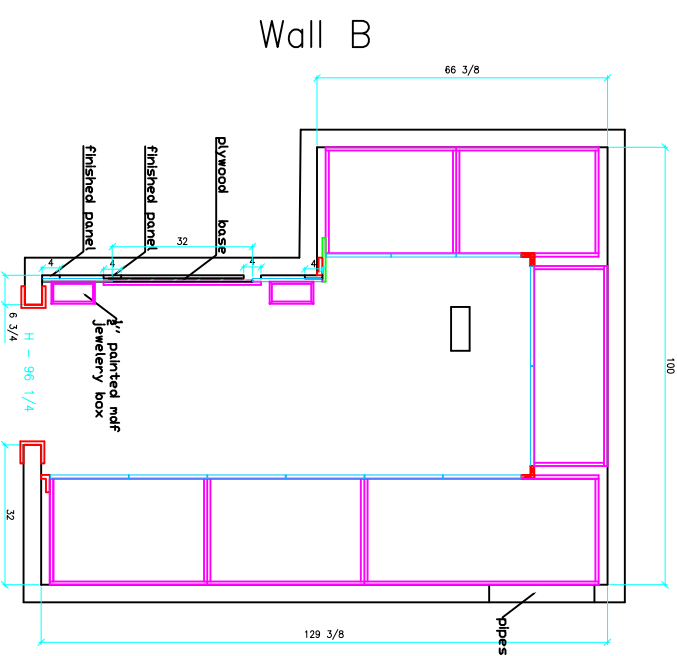

Wall A

Wall B

Two Doors

Wall C

Wall B

Wall C

Cabinets material: $\frac{3}{4}$ " 807 Calamare

Open shelving material: Antique White Wash/Executive Woodwork

Door material: Sierra frame Antique White Wash/Executive Woodwork

Handles: Richelieu 15296-139/01

* wide drawer fronts/ 2 x handle per drawer

Project:

Finish Schedule:

Title:

Date: 2017-05-25

Drawn By: BM