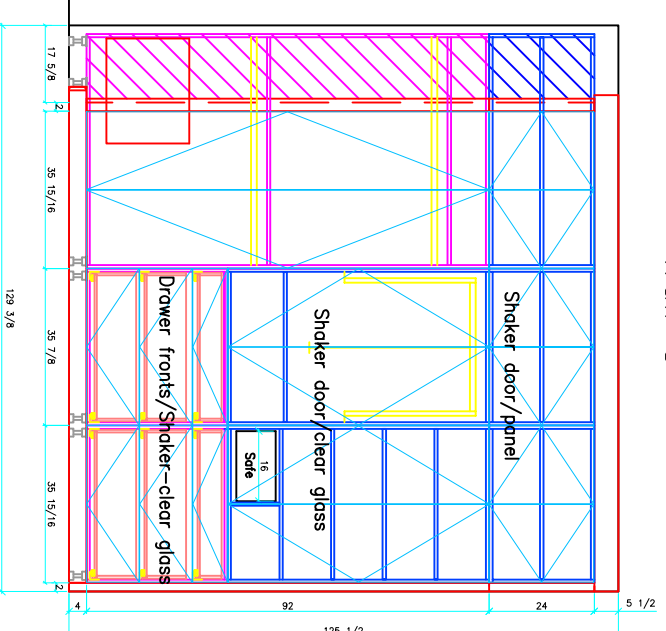

Wall A

Wall B

Two Doors

Wall C

Wall B

Wall C

Cabinets material: $\frac{3}{4}$ " 807 Calamare

Open shelving material: Antique White Wash/Executive Woodwork

Door material: Sierra frame Antique White Wash/Executive Woodwork

Handles: Richelieu 15296-139/01

* wide drawer fronts/ 2 x handle per drawer

Project:

Finish Schedule:

Title:

Date: 2017-05-25

Drawn By: BM