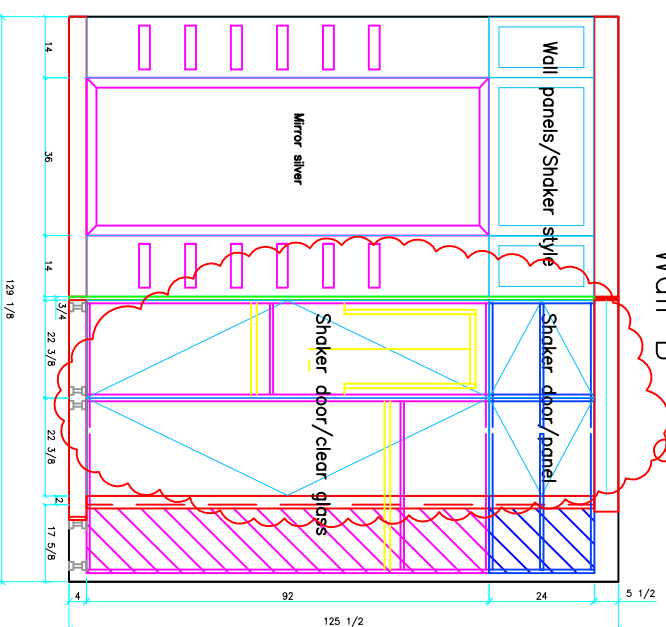

Wall A

Wall B

Two Doors

Wall C

Wall B

Wall C

Cabinets material: $\frac{3}{4}$ " 807 Calamare

Open shelving material: Antique White Wash/Executive Woodwork

Door material: Sierra frame Antique White Wash/Executive Woodwork

Handles: Richelieu 15296-139/01

* wide drawer fronts/ 2 x handle per drawer

Project:

Finish Schedule:

Title:

Date: 2017-05-25

Drawn By: BM